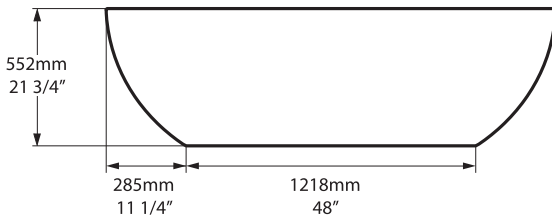

Side view

Section BB Shown with K50 waste kit

Section AA

*All measurements subject to +/-5% tolerance

l = 1792mm / 70 1/2"
w = 865mm / 34"
h = 552mm / 21 3/4"

949 lbs	84 1/2 US gal
739 lbs	59 1/2 US gal
243 lbs	0 US gal