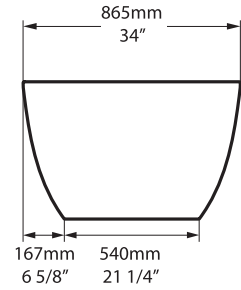

Side view

Section BB Shown with K50 waste kit

Section AA

*All measurements subject to +/-5% tolerance

l = 1792mm / 70 1/2"
w = 865mm / 34"
h = 552mm / 21 3/4"

949 lbs	84 1/2 US gal
739 lbs	59 1/2 US gal
243 lbs	0 US gal