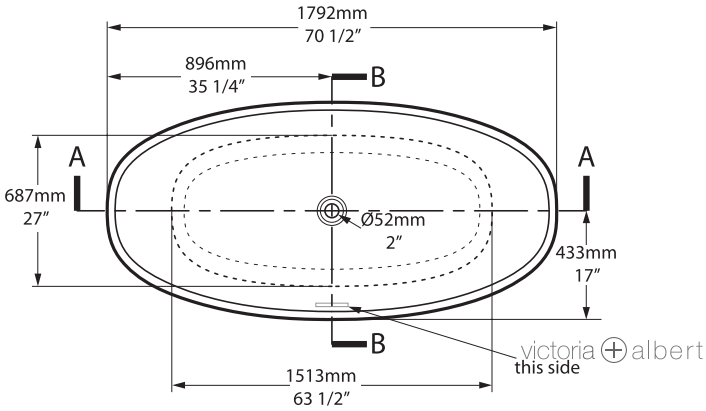

Barcelona 3

BA3-N-xx-NO / BA3-N-xx-OF

Top view

Front view