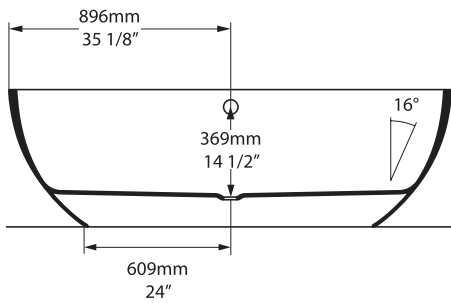

Side view

Section BB Shown with K50 waste kit

Section AA

*All measurements subject to +/-5% tolerance

l = 1792mm / 70 1/2"
w = 865mm / 34"
h = 552mm / 21 3/4"

949 lbs	84 1/2 US gal
739 lbs	59 1/2 US gal
243 lbs	0 US gal