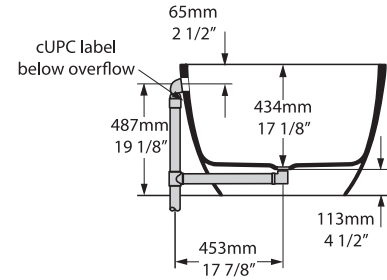

Side view

Section BB Shown with K50 waste kit

Section AA

*All measurements subject to +/-5% tolerance

l = 1792mm / 70 1/2"
w = 865mm / 34"
h = 552mm / 21 3/4"

949 lbs	84 1/2 US gal
739 lbs	59 1/2 US gal
243 lbs	0 US gal