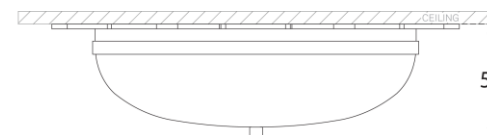

TEAR SHEET

Rachel Large Flush Mount

Item # AH 4030NB-WG

Designer: Alexa Hampton

Height: 5"

Width: 18"

Finishes: GM, NB, PN

Glass Options: WG

Socket: 2 - E26 Keyless

Wattage: 2 - 60 B11

Weight: 12 Pounds

Side View

Bottom View