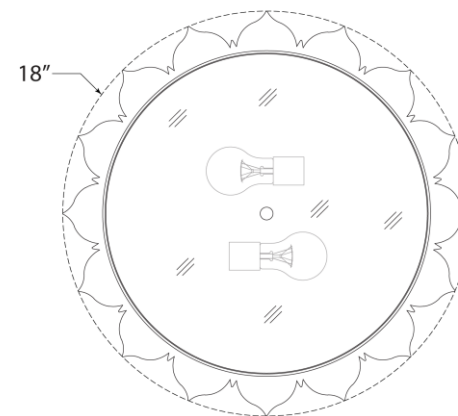

TEAR SHEET

Rachel Large Flush Mount

Item # AH 4030NB-WG

Designer: Alexa Hampton

Height: 5"

Width: 18"

Finishes: GM, NB, PN

Glass Options: WG

Socket: 2 - E26 Keyless

Wattage: 2 - 60 B11

Weight: 12 Pounds

Side View

Bottom View