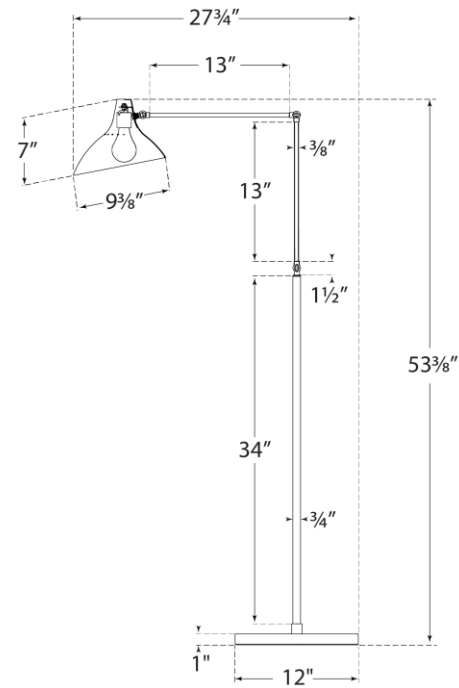

TEAR SHEET

Charlton Floor Lamp

Item # ARN 1006BLK

Designer: AERIN

Height: 51" - 63"

Width: 12"

Extension: 42"

Base: 12" Round

Finishes: BLK, WHT

Socket: E26 Keyless w/ Floor Switch

Wattage: 60 A19

Weight: 19 Pounds

ARN1006