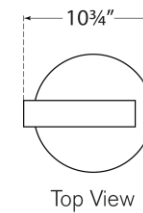

TEAR SHEET

Lancelot Pivoting Floor Lamp

Item # ARN 1042PN

Designer: AERIN

Height: 48.5"

Width: 10"

Extension: 10.75"

Base: 10" Round

Finishes: HAB, PN

Shade Treatments: HAB, PN

Socket: E17 In-Line Switch

Wattage: 4.5 LED R14

Weight: 15 Pounds

Top View