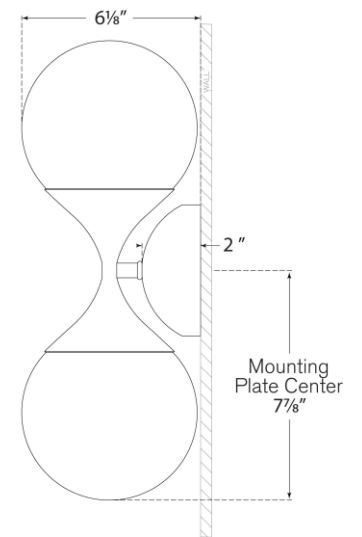

SPEC SHEET

Cristol Small Double Sconce

Item # ARN 2405PN-WG

Designer: AERIN

Height: 15.75"

Width: 6"

Extension: 6.25"

Backplate: 4.5" Round

Finishes: HAB, PN

Glass Options: WG

Socket: 2 - E12 Candelabra

Wattage: 2 - 40 B

Front View

Side View