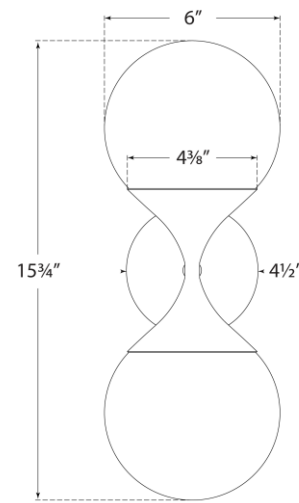

SPEC SHEET

Cristol Small Double Sconce

Item # ARN 2405PN-WG

Designer: AERIN

Height: 15.75"

Width: 6"

Extension: 6.25"

Backplate: 4.5" Round

Finishes: HAB, PN

Glass Options: WG

Socket: 2 - E12 Candelabra

Wattage: 2 - 40 B

Front View

Side View