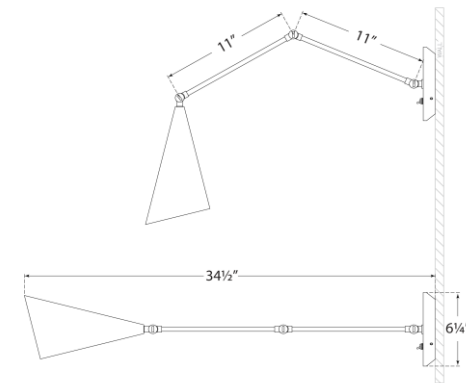

TEAR SHEET

Clemente Double Arm Library Sconce

Item # ARN 2912BLK

Designer: AERIN

Height: 20" - 35.5"

Width: 6.5"

Extension: 13" - 35"

Backplate: 6.25" Round

Finishes: BLK, WHT

Shade Treatments: BKL, WHT

Socket: E26 Keyless w/ Toggle on Backplate

Wattage: 40 A19

Weight: 4 Pounds

Side View