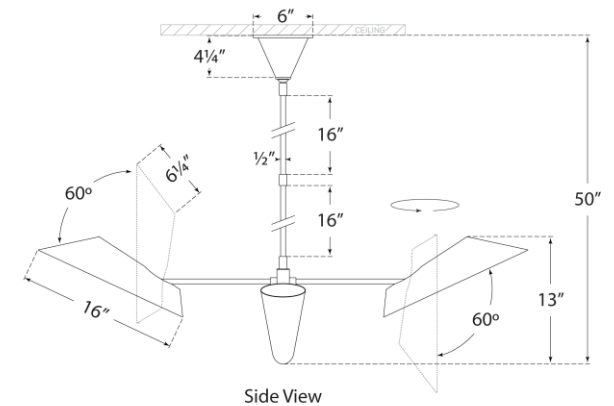

TEAR SHEET

Franca Small Pivoting Chandelier

Item # ARN 5410HAB-WHT

Designer: AERIN

O/A Height: 50"

Fixture Height: 8.25" - 16"

Min. Custom Height: 30"

Width: 33" - 49.25"

Canopy: 6" Round

Finishes: HAB

Shade Treatments: BLK, WHT

Socket: 4 - E26 Keyless

Wattage: 4 - 12 LED A19

Weight: 22 Pounds

Note: Custom Height Available

Top View