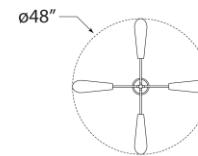

TEAR SHEET

Franca Small Pivoting Chandelier

Item # ARN 5410HAB-WHT

Designer: AERIN

O/A Height: 50"

Fixture Height: 8.25" - 16"

Min. Custom Height: 30"

Width: 33" - 49.25"

Canopy: 6" Round

Finishes: HAB

Shade Treatments: BLK, WHT

Socket: 4 - E26 Keyless

Wattage: 4 - 12 LED A19

Weight: 22 Pounds

Note: Custom Height Available

Top View