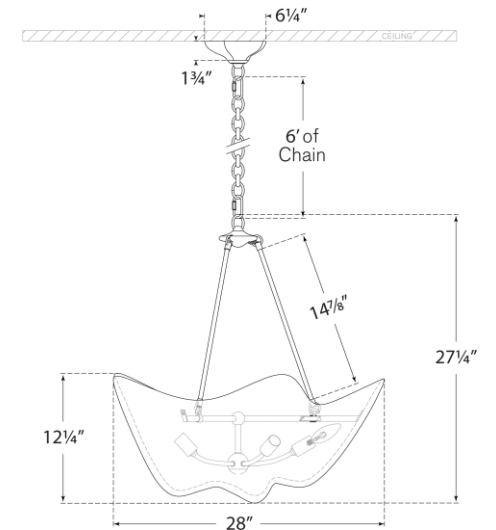

## Cosima Medium Chandelier

Item # ARN 5428BZ-PW

Designer: AERIN

Height: 27.25"

Width: 28"

Canopy: 6.25" Pentagon

Finishes: BZ, HAB, PN

Shade Treatments: PW

Socket: 5 - E12 Candelabra

Wattage: 5 - 40 B

Top View

Front View