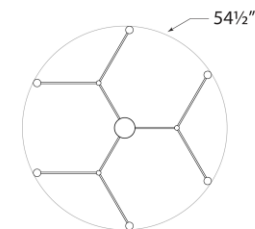

SPEC SHEET

Brenta Grande Chandelier

Item # ARN 5472HAB-CG

Designer: AERIN

O/A Height: 55.5"

Fixture Height: 32"

Min. Custom Height: 44"

Width: 54.5"

Canopy: 5.5" Round

Finishes: BZ, HAB, PN

Glass Options: WG

Socket: Dedicated LED

Wattage: 45w (3600lm)

Note: Custom Height Available

Top View

Front View