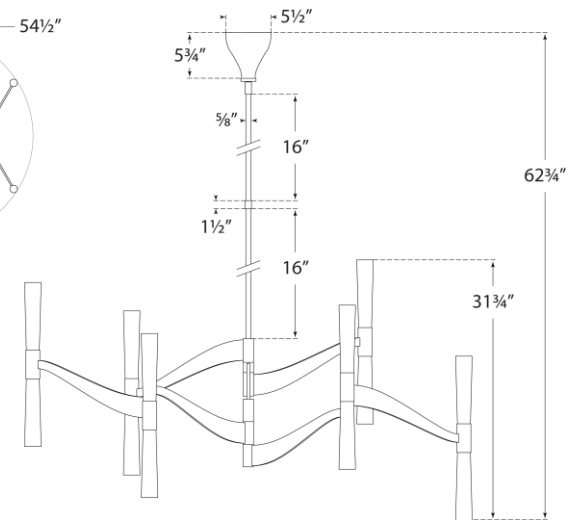

SPEC SHEET

Brenta Grande Chandelier

Item # ARN 5472HAB-CG

Designer: AERIN

O/A Height: 55.5"

Fixture Height: 32"

Min. Custom Height: 44"

Width: 54.5"

Canopy: 5.5" Round

Finishes: BZ, HAB, PN

Glass Options: WG

Socket: Dedicated LED

Wattage: 45w (3600lm)

Note: Custom Height Available

Top View

Front View