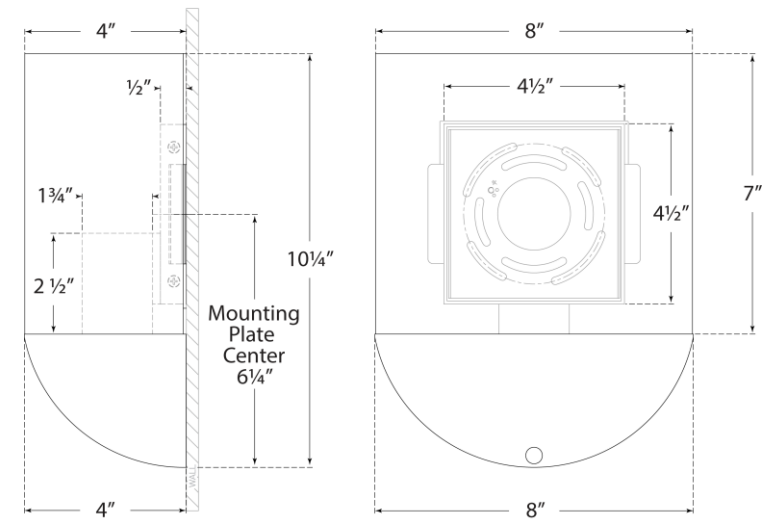

TEAR SHEET

Crescent Small Sconce

Item # BBL 2155BSL-WG

Designer: Barbara Barry

Height: 10.25"

Width: 8"

Extension: 4"

Backplate: 4.5" Square

Finishes: BSL, GI, PN, WHT

Glass Options: WG

Socket: E26 Keyless

Wattage: 14.5 LED A19

Weight: 5 Pounds

Side View

Front View