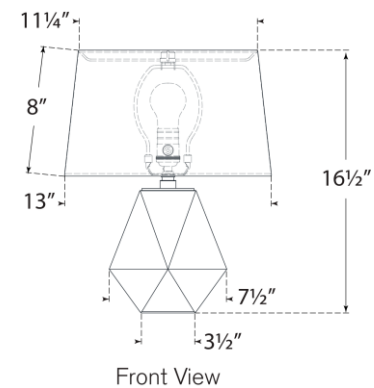

TEAR SHEET

Gemma Small Table Lamp

Item # CHA 8437SMG-L

Designer: Chapman & Myers

Height: 16.5"

Width: 13"

Base: 3.5" Square

Finishes: CG, SMG, WG

Shade Treatments: L

Shade Details: SH11.25" x 13" x 8"

Socket: E26 Dimmer

Wattage: 15 LED A19

Note: UL Only | French Wired

Front View

Top View