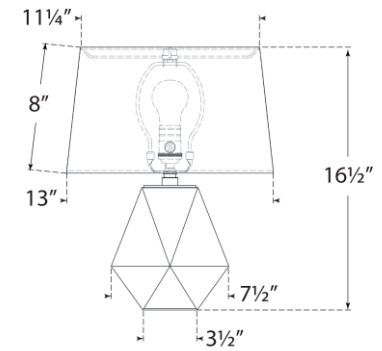

TEAR SHEET

Gemma Small Table Lamp

Item # CHA 8437WG-L

Designer: Chapman & Myers

Height: 16.5"

Width: 13"

Base: 3.5" Square

Finishes: CG, SMG, WG

Shade Treatments: L

Shade Details: SH11.25" x 13" x 8"

Socket: E26 Dimmer

Wattage: 15 LED A19

Note: UL Only | French Wired

Front View

Top View