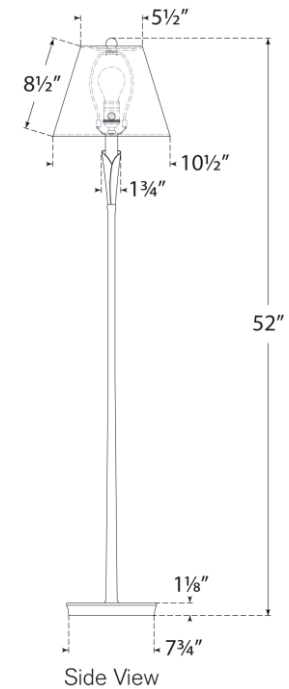

TEAR SHEET

Aiden Accent Floor Lamp

Item # CHA 9501PN-L

Designer: Chapman & Myers

Height: 52"

Width: 10.5"

Base: 7.75" Round

Finishes: AI, GI, PN

Shade Treatments: L

Shade Details: 5.5" x 10.5" x 8.5"

Socket: E26 Dimmer

Wattage: 15 LED A19

Weight: 14 Pounds

Note: UL Only

Top View