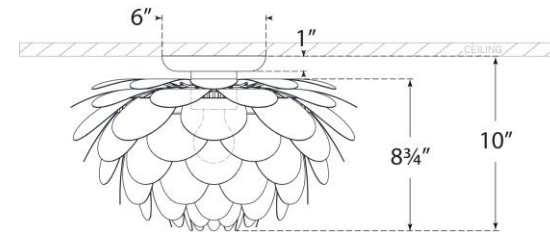

TEAR SHEET

Cynara Large Flush Mount

Item # CHC 4163WHT/G

Designer: Chapman & Myers

Height: 10"

Width: 17"

Canopy: 6" Round

Finishes: BSL, G, MBK/G, WHT/G

Socket: E26 Keyless

Wattage: 15 LED A19

Note: UL Only

Front View

Top View