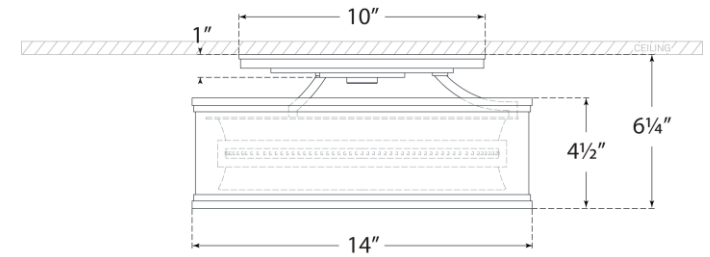

TEAR SHEET

Connery 14" Flush Mount

Item # CHC 4611PN

Designer: Chapman & Myers

Height: 6.25"

Width: 14"

Canopy: 10" Round

Finishes: AB, BZ, PN, WHT/AB

Socket: Dedicated LED

Wattage: 18w (1500lm)

Weight: 11 Pounds

Note: UL Only

Front View

Bottom View