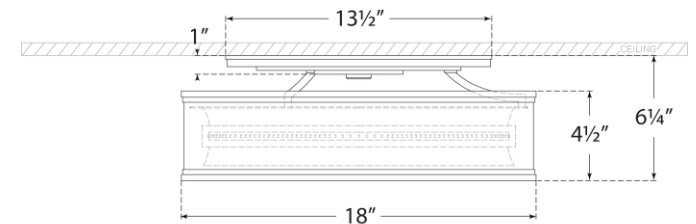

TEAR SHEET

Connery 18" Flush Mount

Item # CHC 4612AB

Designer: Chapman & Myers

Height: 6.25"

Width: 18"

Canopy: 13.5" Round

Finishes: AB, BZ, PN, WHT/AB

Socket: Dedicated LED

Wattage: 25w (2000lm)

Weight: 15 Pounds

Note: UL Only

Front View

Bottom View