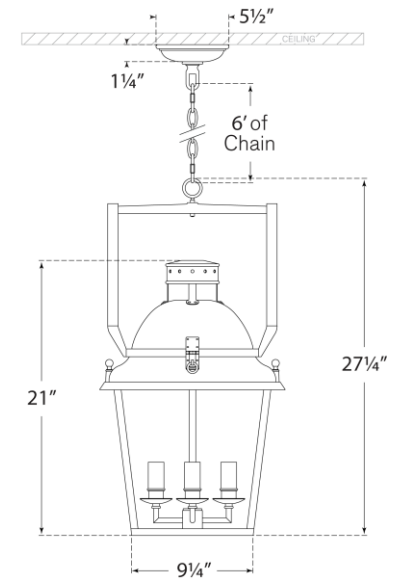

SPEC SHEET

Coventry Small Lantern

Item # CHC 5108BLK/AB-CG

Designer: Chapman & Myers

Height: 27.25"

Width: 14"

Canopy: 5.5" Round

Finishes: BLK/AB, WHT/AB

Glass Options: CG

Socket: 4 - E12 Candelabra

Wattage: 4 - 40 C

Top View

Front View