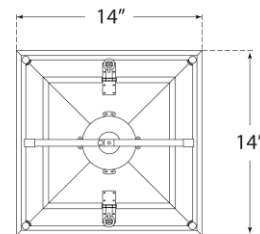

SPEC SHEET

Coventry Small Lantern

Item # CHC 5108BLK/AB-CG

Designer: Chapman & Myers

Height: 27.25"

Width: 14"

Canopy: 5.5" Round

Finishes: BLK/AB, WHT/AB

Glass Options: CG

Socket: 4 - E12 Candelabra

Wattage: 4 - 40 C

Top View

Front View