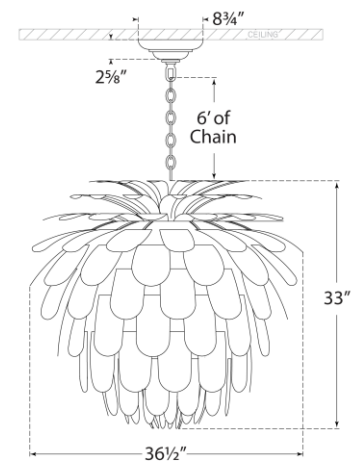

TEAR SHEET

Cynara Grande Chandelier

Item # CHC 5158G

Designer: Chapman & Myers

Height: 33"

Width: 36.5"

Canopy: 8.75" Round

Finishes: BSL, G, MBK/G, WHT/G

Socket: 6 - E12 Candelabra

Wattage: 6 - 40 C11

Weight: 38 Pounds

©EFC DESIGNS

Top View

Side View