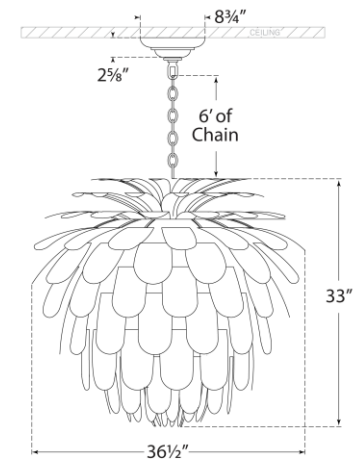

## Cynara Grande Chandelier

Item # CHC 5158MBK/G

Designer: Chapman & Myers

Height: 33"

Width: 36.5"

Canopy: 8.75" Round

Finishes: BSL, G, MBK/G, WHT/G

Socket: 6 - E12 Candelabra

Wattage: 6 - 40 C11

Weight: 38 Pounds

©EFC DESIGNS

Top View

Side View