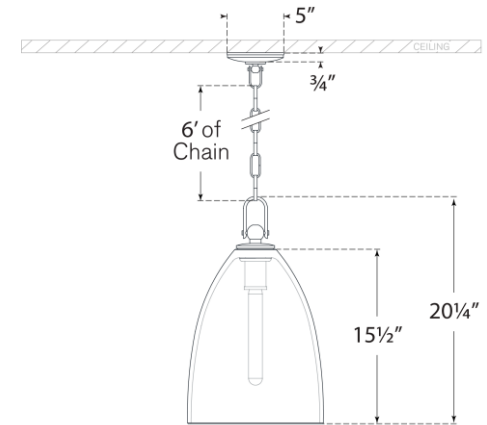

TEAR SHEET

Andros Large Pendant

Item # CHC 5426AB-SMG

Designer: Chapman & Myers

Height: 20.25"

Width: 12"

Canopy: 5" Round

Finishes: AB, PN

Glass Options: CG, SMG, WG

Socket: E26 Keyless

Wattage: 15 LED A19

Weight: 18 Pounds

Note: UL Only

Side View

Bottom View