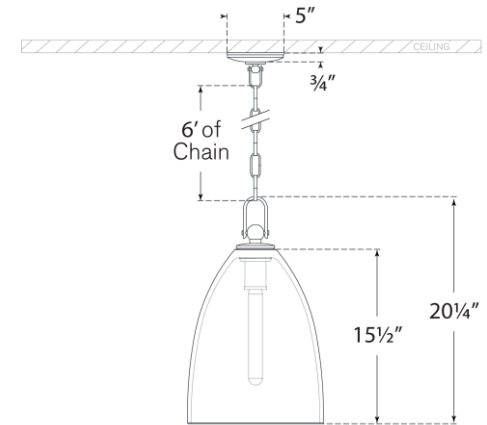

TEAR SHEET

Andros Large Pendant

Item # CHC 5426PN-CG

Designer: Chapman & Myers

Height: 20.25"

Width: 12"

Canopy: 5" Round

Finishes: AB, PN

Glass Options: CG, SMG, WG

Socket: E26 Keyless

Wattage: 15 LED A19

Weight: 18 Pounds

Note: UL Only

Side View

Bottom View