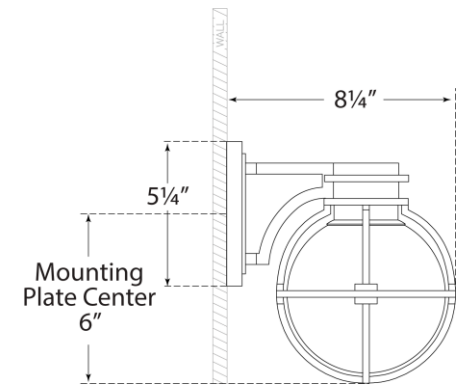

## Gracie Single Sconce

Item # CHD 2480AN-CG

Designer: Chapman & Myers

Height: 8.75"

Width: 6.5"

Extension: 8.25"

Backplate: 4.25" x 5.25" Rectangle

Finishes: AB, AN, BZ, PN

Glass Options: Clear Glas

Socket: Dedicated LED

Wattage: 9w (900lm)

Front View

Side View