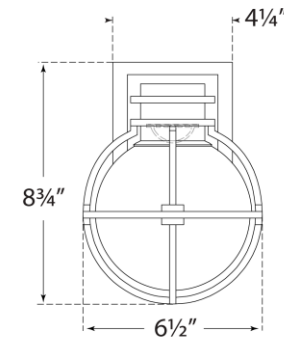

## Gracie Single Sconce

Item # CHD 2480AN-CG

Designer: Chapman & Myers

Height: 8.75"

Width: 6.5"

Extension: 8.25"

Backplate: 4.25" x 5.25" Rectangle

Finishes: AB, AN, BZ, PN

Glass Options: Clear Glas

Socket: Dedicated LED

Wattage: 9w (900lm)

Front View

Side View