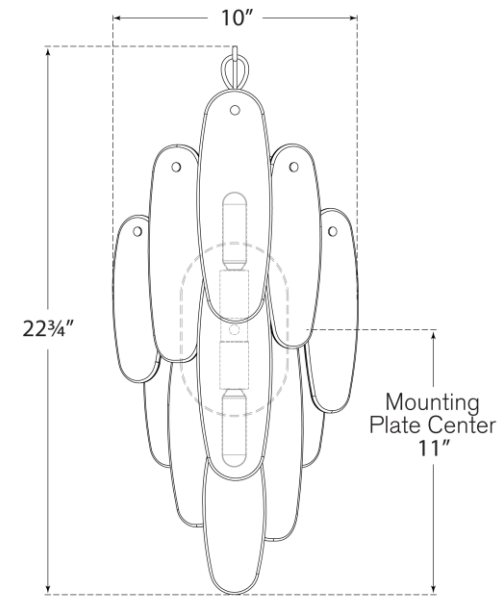

SPEC SHEET

Cora Large Waterfall Sconce

Item # CHD 2917AB-ALB

Designer: Chapman & Myers

Height: 22.75"

Width: 10"

Extension: 4.5"

Backplate: 4.5" x 7.5" Oval

Finishes: AB

Trim Options: ALB

Socket: 2 - E12 Candelabra

Wattage: 2 - 3.5 LED B

Note: Assembly Required

Front View

Side View