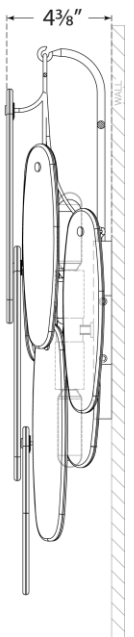

SPEC SHEET

Cora Large Waterfall Sconce

Item # CHD 2917AB-ALB

Designer: Chapman & Myers

Height: 22.75"

Width: 10"

Extension: 4.5"

Backplate: 4.5" x 7.5" Oval

Finishes: AB

Trim Options: ALB

Socket: 2 - E12 Candelabra

Wattage: 2 - 3.5 LED B

Note: Assembly Required

Front View

Side View