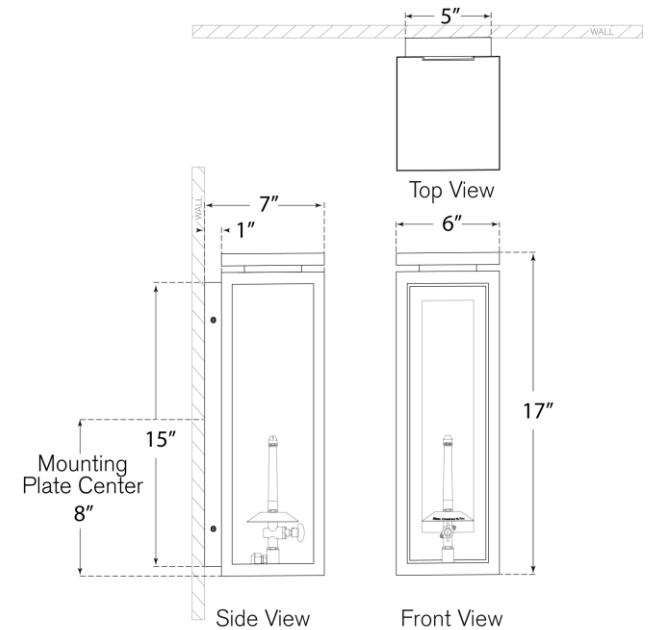

TEAR SHEET

Fresno Medium 3/4 Gas Wall Lantern

Item # CHO 2550BLK-CG

Designer: Chapman & Myers

Height: 17"

Width: 6"

Extension: 7"

Backplate: 5" x 15" Rectangle

Gas light fixture supplied with 3/16" copper gas line and 3/16" x 1/4" gas line adaptor