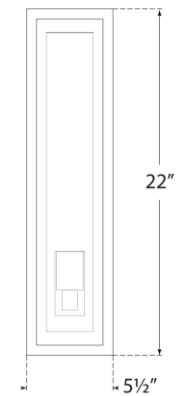

TEAR SHEET

Fresno Large Tall 3/4 Wall Lantern

Item # CHO 2942AI-CG

Designer: Chapman & Myers

Height: 22"

Width: 5.5"

Extension: 5.25"

Backplate: 4" x 21.5" Rectangle

Finishes: AI

Glass Options: CG

Socket: E26 Keyless

Wattage: 8 LED T10

Weight: 9 Pounds

Note: UL Only

Front View

Side View

Front View