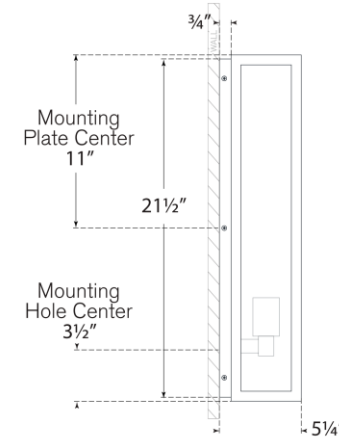

TEAR SHEET

Fresno Large Tall 3/4 Wall Lantern

Item # CHO 2942AI-CG

Designer: Chapman & Myers

Height: 22"

Width: 5.5"

Extension: 5.25"

Backplate: 4" x 21.5" Rectangle

Finishes: AI

Glass Options: CG

Socket: E26 Keyless

Wattage: 8 LED T10

Weight: 9 Pounds

Note: UL Only

Front View

Side View

Front View