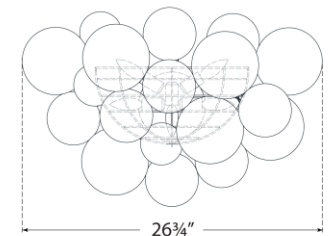

TEAR SHEET

Talia Large Sconce

Item # JN 2006G-CG

Designer: Julie Neill

Height: 17.75"

Width: 26.75"

Extension: 10.75"

Backplate: 6" Round

Finishes: BSL, G, PW

Glass Options: CG

Socket: 5 - E12 Candelabra

Wattage: 5 - 2.5 LED T6

Note: UL Only

Top View

Side View

Front View