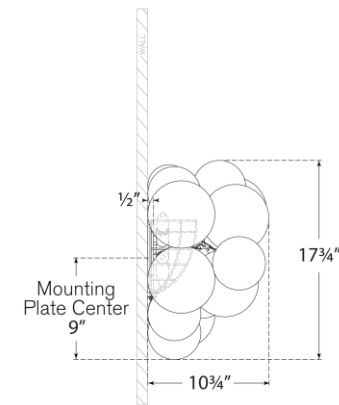

TEAR SHEET

Talia Large Sconce

Item # JN 2006G-CG

Designer: Julie Neill

Height: 17.75"

Width: 26.75"

Extension: 10.75"

Backplate: 6" Round

Finishes: BSL, G, PW

Glass Options: CG

Socket: 5 - E12 Candelabra

Wattage: 5 - 2.5 LED T6

Note: UL Only

Top View

Side View

Front View