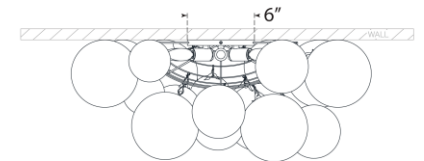

TEAR SHEET

Talia Large Sconce

Item # JN 2006G-CG

Designer: Julie Neill

Height: 17.75"

Width: 26.75"

Extension: 10.75"

Backplate: 6" Round

Finishes: BSL, G, PW

Glass Options: CG

Socket: 5 - E12 Candelabra

Wattage: 5 - 2.5 LED T6

Note: UL Only

Top View

Side View

Front View