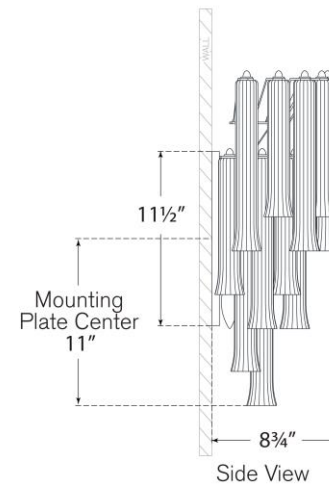

## Lorelei Large Waterfall Sconce

Item # JN 2250PN-CG

Designer: Julie Neill

Height: 22"

Width: 14.75"

Backplate: 4.5" x 11.5" Rectangle

Finishes: G, PN

Glass Options: CG

Socket: 4 - E12 Candelabra

Wattage: 4 - 5.5 LED C11

Note: UL Only

Bottom View

Side View

Front View