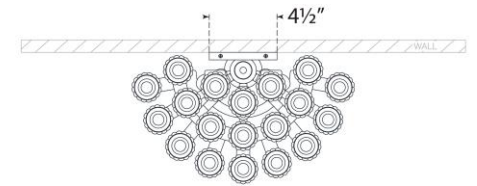

## Lorelei Large Waterfall Sconce

Item # JN 2250PN-CG

Designer: Julie Neill

Height: 22"

Width: 14.75"

Backplate: 4.5" x 11.5" Rectangle

Finishes: G, PN

Glass Options: CG

Socket: 4 - E12 Candelabra

Wattage: 4 - 5.5 LED C11

Note: UL Only

Bottom View

Side View

Front View