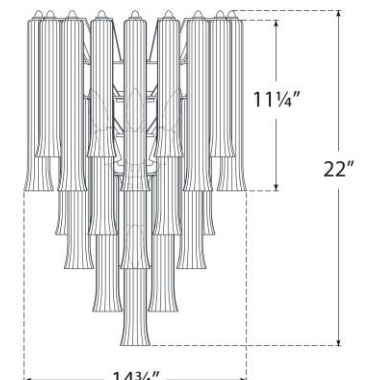

## Lorelei Large Waterfall Sconce

Item # JN 2250PN-CG

Designer: Julie Neill

Height: 22"

Width: 14.75"

Backplate: 4.5" x 11.5" Rectangle

Finishes: G, PN

Glass Options: CG

Socket: 4 - E12 Candelabra

Wattage: 4 - 5.5 LED C11

Note: UL Only

Bottom View

Side View

Front View