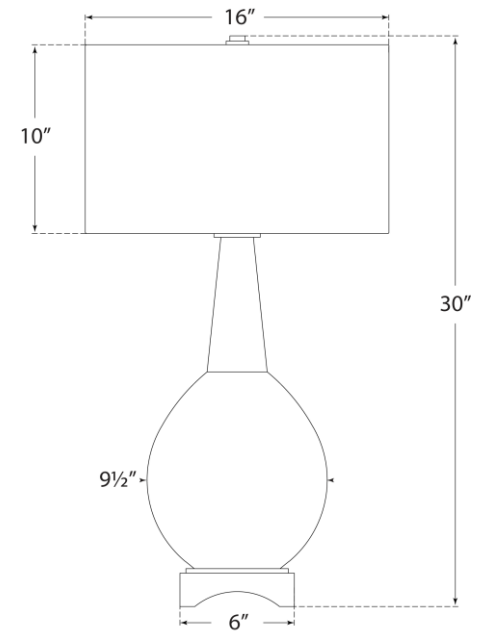

TEAR SHEET

Antoine Large Table Lamp

Item # JN 3605IVO-L

Designer: Julie Neill

Height: 30"

Width: 16"

Base: 6" Square

Finishes: IVO, MBB, PLB

Shade Treatments: L

Shade Details: 16" x 16" x 10"

Socket: E26 Dimmer

Wattage: 100 A19

Weight: 14 Pounds

Note: Reactive Ceramic Glazes Will Vary in Color and Texture

Front View