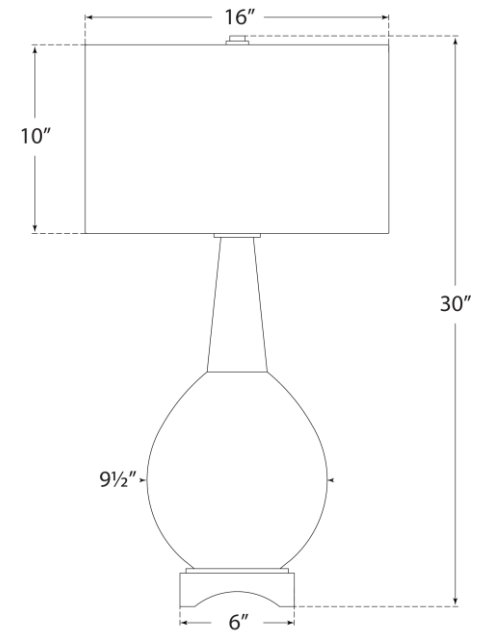

TEAR SHEET

Antoine Large Table Lamp

Item # JN 3605PLB-L

Designer: Julie Neill

Height: 30"

Width: 16"

Base: 6" Square

Finishes: IVO, MBB, PLB

Shade Treatments: L

Shade Details: 16" x 16" x 10"

Socket: E26 Dimmer

Wattage: 100 A19

Weight: 14 Pounds

Note: Reactive Ceramic Glazes Will Vary in Color and Texture

Front View