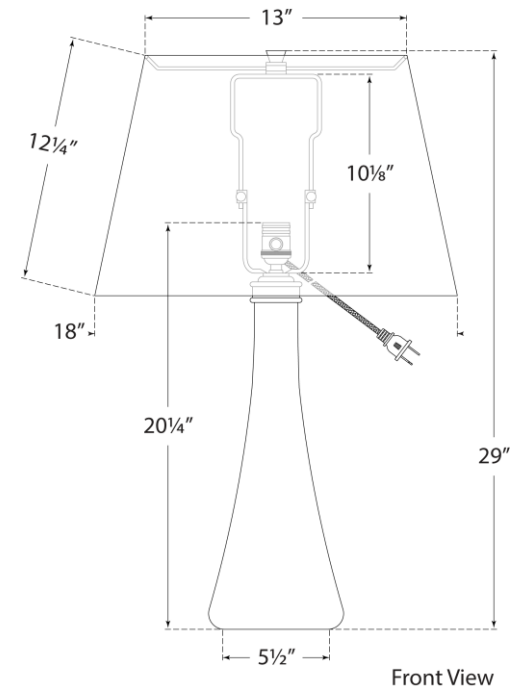

### Christa Large Table Lamp

Item # JN 3711CER-L

Designer: Julie Neill

Height: 29.5"

Width: 18"

Base: 4" x 4.75" Oval

Finishes: AMB, CEB, CER, CGD, WHT

Shade Treatments: L

Shade Details: 13" x 18" x 12.5"

Socket: E26 Dimmer

Wattage: 100 A19

Note: French Wired

Front View