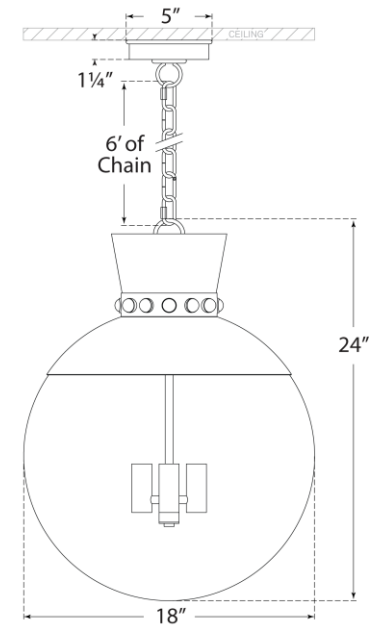

TEAR SHEET

Lucia Large Pendant

Item # JN 5052MBK/G-CG

Designer: Julie Neill

Height: 24"

Width: 18"

Canopy: 5" Round

Finishes: CEL/G, G/WHT, MBK/G, WHT/G

Glass Options: CG

Socket: 4 - E12 Candelabra

Wattage: 4 - 40 C11

Weight: 16 Pounds

Front View