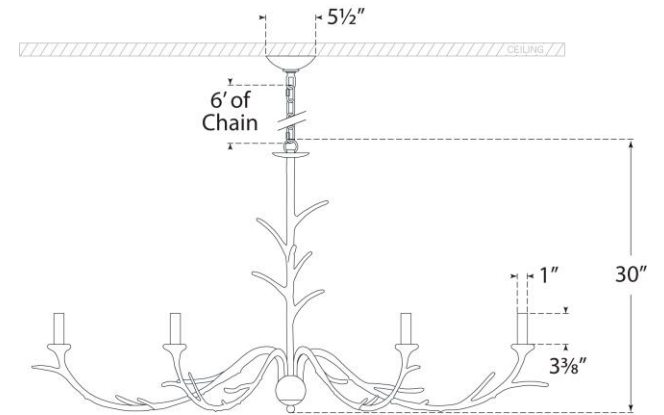

## Iberia Large Chandelier

Item # JN 5076ABL

Designer: Julie Neill

Height: 30"

Width: 57"

Canopy: 5.5" Round

Finishes: ABL, AGL, BSL, PW

Socket: 6 - E12 Candelabra

Wattage: 6 - 40 C11

Weight: 16 Pounds

Note: UL Only

Side View

Top View(1:3)