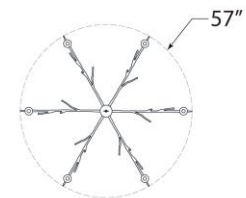

## Iberia Large Chandelier

Item # JN 5076ABL

Designer: Julie Neill

Height: 30"

Width: 57"

Canopy: 5.5" Round

Finishes: ABL, AGL, BSL, PW

Socket: 6 - E12 Candelabra

Wattage: 6 - 40 C11

Weight: 16 Pounds

Note: UL Only

Side View

Top View(1:3)