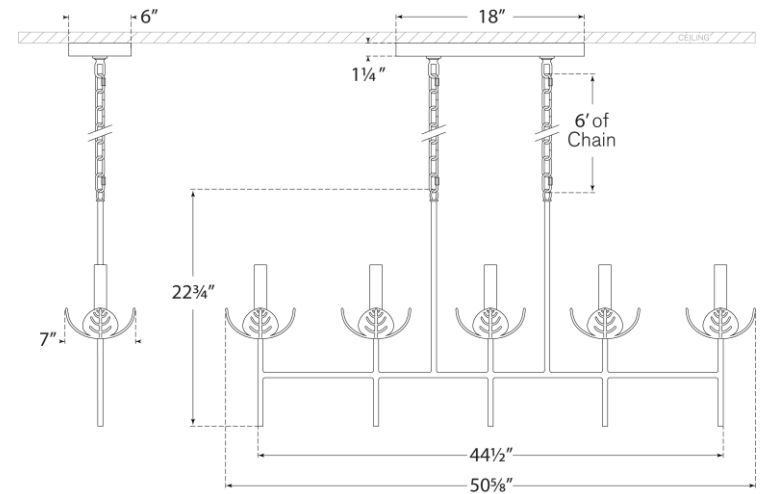

SPEC SHEET

Illana Large Linear Chandelier

Item # JN 5630PW

Designer: Julie Neill

Height: 22.75"

Width: 50.5" x 7"

Canopy: 6" x 18" Rectangle

Finishes: AGL, BSL, PW

Shade Treatments: N/A, L

Socket: 5 - E12 Candelabra

Wattage: 5 - 60 C

Side View

Front View