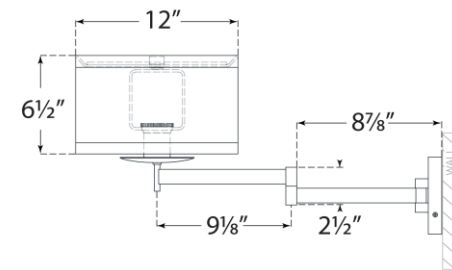

## Walker Swing Arm Sconce

Item # KS 2075BSL-L

Designer: kate spade new york

Height: 12"

Width: 14"

Extension: 16" - 24.75"

Backplate: 5" Round

Finishes: BSL, G, LC

Shade Treatments: L, L/BL, NL

Shade Details: 12" x 12" x 6.5"

Socket: E26 Keyless w/Dimmer on Back Plate

Wattage: 60 A19

Weight: 5 Pounds

Note: Cord Cover Included

Top View

Side View