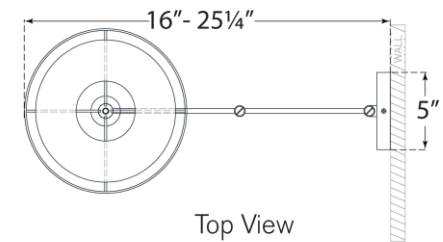

## Walker Swing Arm Sconce

Item # KS 2075BSL-L

Designer: kate spade new york

Height: 12"

Width: 14"

Extension: 16" - 24.75"

Backplate: 5" Round

Finishes: BSL, G, LC

Shade Treatments: L, L/BL, NL

Shade Details: 12" x 12" x 6.5"

Socket: E26 Keyless w/Dimmer on Back Plate

Wattage: 60 A19

Weight: 5 Pounds

Note: Cord Cover Included

Top View

Side View