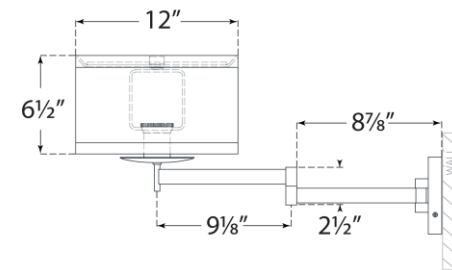

TEAR SHEET

Walker Swing Arm Sconce

Item # KS 2075G-L/BL

Designer: kate spade new york

Height: 12"

Width: 14"

Extension: 16" - 24.75"

Backplate: 5" Round

Finishes: BSL, G, LC

Shade Treatments: L, L/BL, NL

Shade Details: 12" x 12" x 6.5"

Socket: E26 Keyless w/Dimmer on Back Plate

Wattage: 60 A19

Weight: 5 Pounds

Note: Cord Cover Included

Top View

Side View