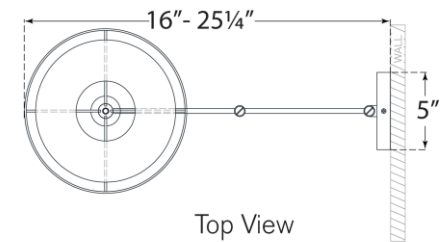

TEAR SHEET

Walker Swing Arm Sconce

Item # KS 2075G-L/BL

Designer: kate spade new york

Height: 12"

Width: 14"

Extension: 16" - 24.75"

Backplate: 5" Round

Finishes: BSL, G, LC

Shade Treatments: L, L/BL, NL

Shade Details: 12" x 12" x 6.5"

Socket: E26 Keyless w/Dimmer on Back Plate

Wattage: 60 A19

Weight: 5 Pounds

Note: Cord Cover Included

Top View

Side View