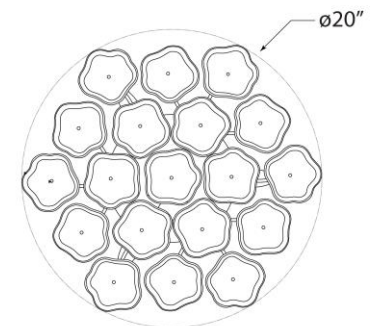

TEAR SHEET

Leighton Medium Flush Mount

Item # KS 4065PN-BLS

Designer: kate spade new york

Height: 7.5"

Width: 20"

Canopy: 8" Round

Finishes: PN, SB

Glass Options: BLS, CRE

Socket: 3 - E12 Candelabra

Wattage: 3 - 40 B11

Weight: 7 Pounds

Side View

Bottom View