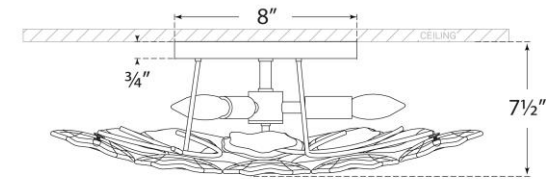

TEAR SHEET

Leighton Medium Flush Mount

Item # KS 4065PN-BLS

Designer: kate spade new york

Height: 7.5"

Width: 20"

Canopy: 8" Round

Finishes: PN, SB

Glass Options: BLS, CRE

Socket: 3 - E12 Candelabra

Wattage: 3 - 40 B11

Weight: 7 Pounds

Side View

Bottom View