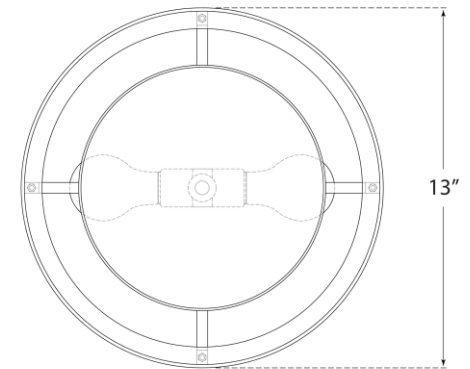

TEAR SHEET

Walker Small Flush Mount

Item # KS 4070LC-NL

Designer: kate spade new york

Height: 7.5"

Width: 13"

Canopy: 8.75" Round

Finishes: BSL, G, LC

Shade Treatments: L, L/BL, NL

Socket: 2 - E26 Keyless

Wattage: 2 - 60 A19

Weight: 4 Pounds

Bottom View