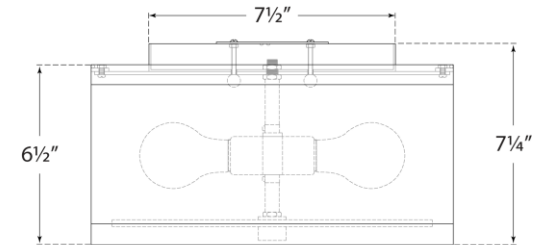

TEAR SHEET

Walker Small Flush Mount

Item # KS 4070LC-NL

Designer: kate spade new york

Height: 7.5"

Width: 13"

Canopy: 8.75" Round

Finishes: BSL, G, LC

Shade Treatments: L, L/BL, NL

Socket: 2 - E26 Keyless

Wattage: 2 - 60 A19

Weight: 4 Pounds

Bottom View