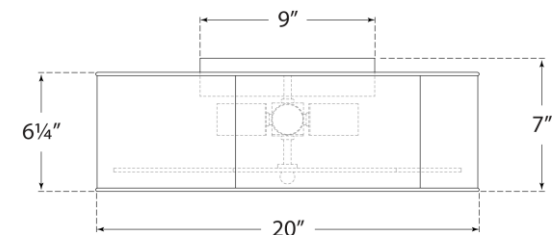

### Bryce Large Flower Flush Mount

Item # KS 4118NVY/WHT-FA

Designer: kate spade new york

Height: 7"

Width: 20"

Finishes: BSL/WHT, G/WHT, NVY/WHT, PNK/WHT, WHT/G

Glass Options: FA

Socket: 4 - E26 Keyless

Wattage: 4 - 40 A19

Weight: 14 Pounds

Bottom View