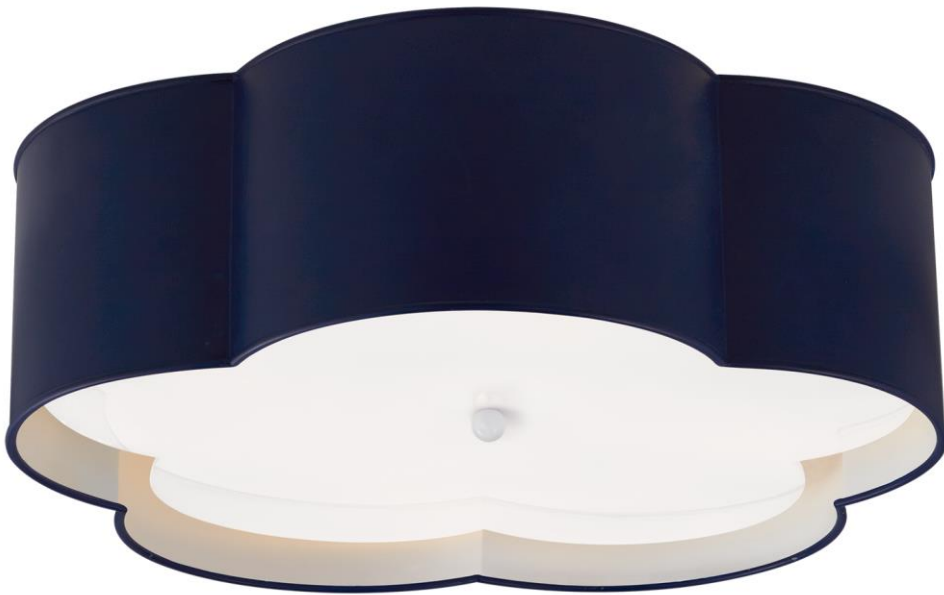

### Bryce Large Flower Flush Mount

Item # KS 4118NVY/WHT-FA

Designer: kate spade new york

Height: 7"

Width: 20"

Finishes: BSL/WHT, G/WHT, NVY/WHT, PNK/WHT, WHT/G

Glass Options: FA

Socket: 4 - E26 Keyless

Wattage: 4 - 40 A19

Weight: 14 Pounds

Bottom View