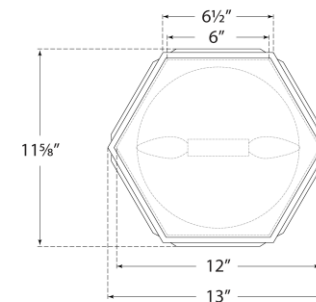

TEAR SHEET

Bradford Small Hexagonal Flush Mount

Item # KS 4120MIR/PN-FG

Designer: kate spade new york

Height: 4.25"

Width: 13"

Finishes: BLK/SB, BLS/PN, CRE/SB, MIR/PN, MIR/SB

Glass Options: FG

Socket: 2 - E12 Candelabra

Wattage: 2 - 60 B11

Weight: 12 Pounds

Front View

Bottom View