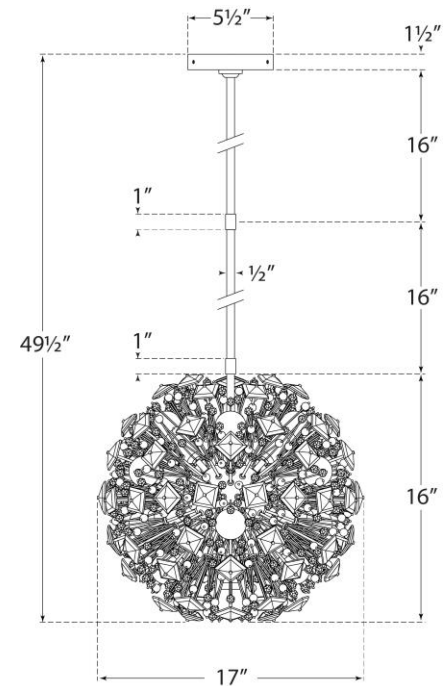

## Dickinson Small Chandelier

Item # KS 5004PN-CG

Designer: kate spade new york

O/A Height: 49.5"

Fixture Height: 17"

Min. Custom Height: 24"

Width: 17"

Canopy: 5.25" Round

Finishes: PN, SB

Trim Options: CG

Socket: 13 - E12 Candelabra

Wattage: 13 - 60 G16.5

Weight: 22 Pounds

Note: Custom Height Available

KSS004