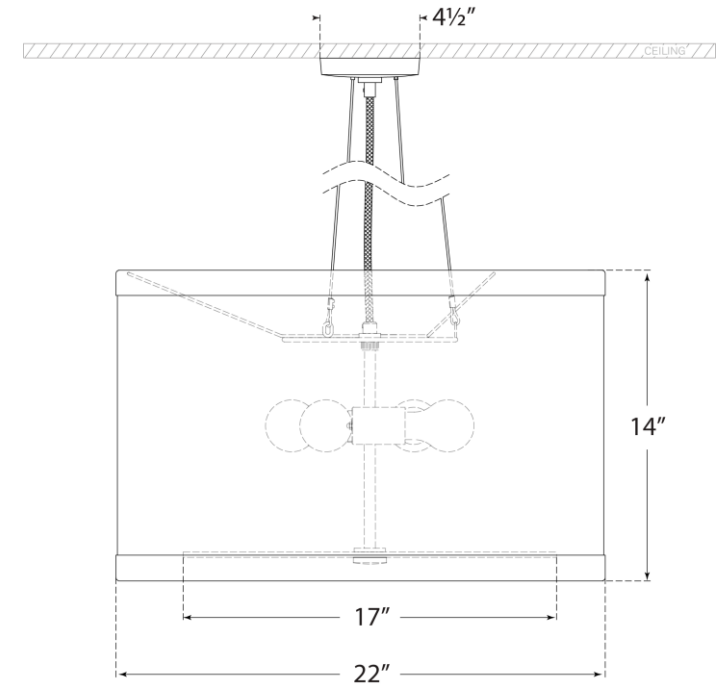

SPEC SHEET

Walker Medium Hanging Shade

Item # KS 5078G-L/BL

Designer: kate spade new york

Height: 17" - 150"

Fixture Height: 14"

Width: 22"

Canopy: 4.5" Round

Finishes: BSL, G, LC

Shade Treatments: L, L/BL, NL

Shade Details: 22" x 22" x 14"

Socket: 4 - E26 Keyless

Wattage: 4 - 15 LED A

VISUAL COMFORT