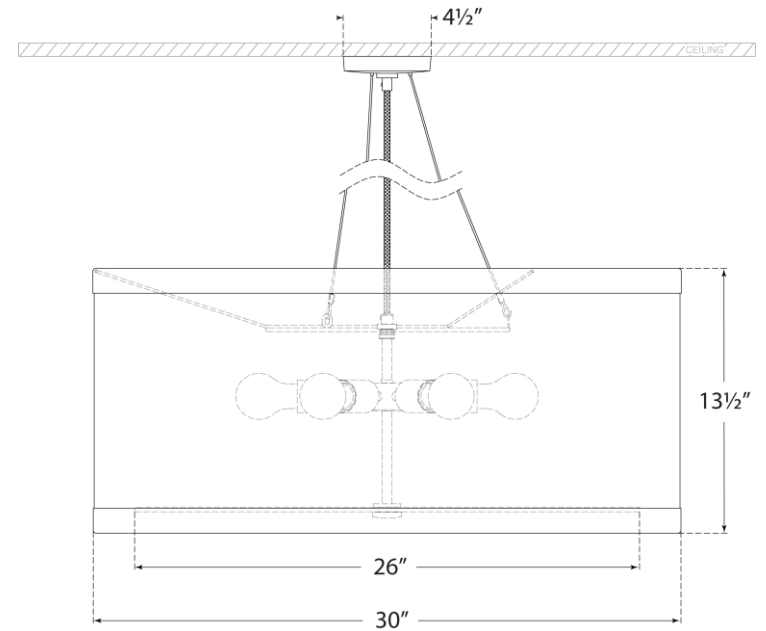

SPEC SHEET

Walker Large Hanging Shade

Item # KS 5079BSL-L

Designer: kate spade new york

Height: 16.5" - 150"

Fixture Height: 13.5"

Width: 30"

Canopy: 4.5" Round

Finishes: BSL, G, LC

Shade Treatments: L, L/BL, NL

Shade Details: 22" x 22" x 14

Socket: 6 - E26 Keyless

Wattage: 6 - 15 LED A

Note: UL Only

VISUAL COMFORT