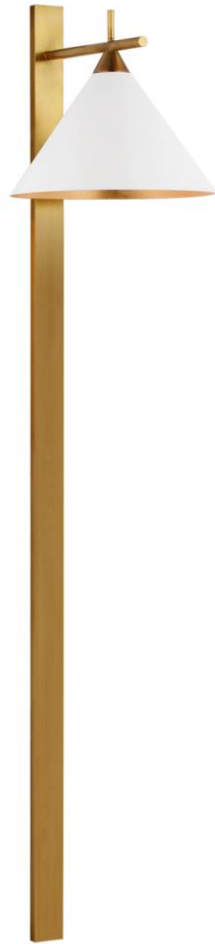

TEAR SHEET

Cleo 56" Statement Sconce

Item # KW 2412AB-WHT

Designer: Kelly Wearstler

Height: 56.25"

Width: 12"

Extension: 13.75"

Backplate: 2" x 56" Rectangle

Finishes: AB, PN

Shade Treatments: BLK, WHT

Socket: E26 On-Off

Wattage: 15 LED A19

Note: UL Only | Portable Only | Cannot be Hard-Wired