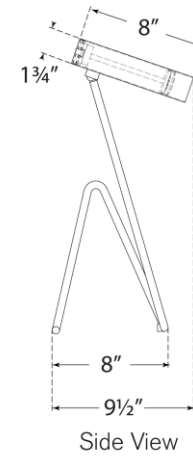

TEAR SHEET

Flesso Medium Desk Lamp

Item # KW 3430BLK/AB

Designer: Kelly Wearstler

Height: 20.25"

Width: 10"

Extension: 9.5"

Base: 8" x 10" Decorative

Finishes: BLK/AB, BLK/PN

Socket: Dedicated LED w/ Dimmer

Wattage: 12w (1000lm)

Note: UL Only

Side View

Front View

Top View