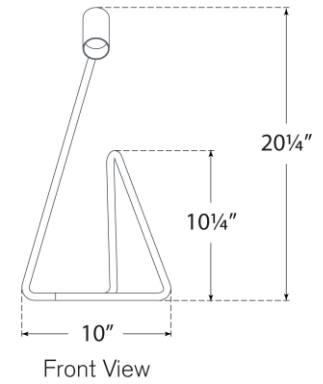

TEAR SHEET

Flesso Medium Desk Lamp

Item # KW 3430BLK/AB

Designer: Kelly Wearstler

Height: 20.25"

Width: 10"

Extension: 9.5"

Base: 8" x 10" Decorative

Finishes: BLK/AB, BLK/PN

Socket: Dedicated LED w/ Dimmer

Wattage: 12w (1000lm)

Note: UL Only

Side View

Front View

Top View