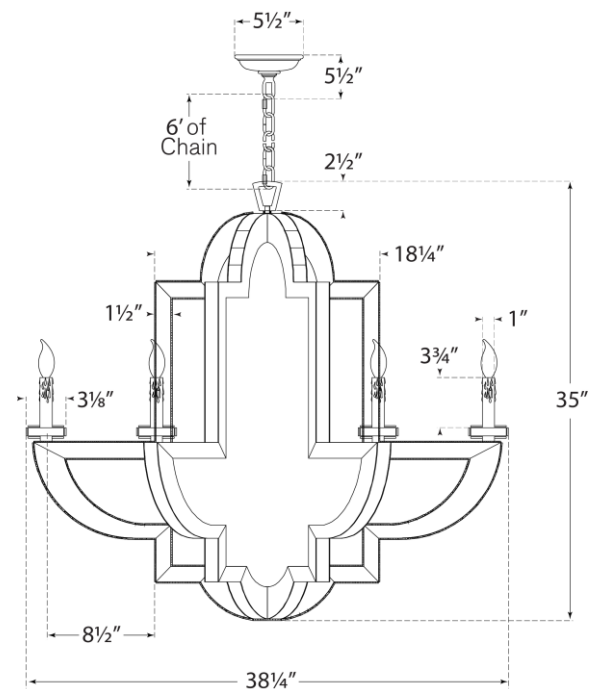

## Lido Large Chandelier

Item # NW 5041AM/HAB

Designer: Niermann Weeks

Height: 35"

Width: 38.25"

Canopy: 5.5" Round

Finishes: AM/HAB

Socket: 6 - E12 Candelabra

Wattage: 6 - 60 C11

Weight: 81 Pounds

NW5041