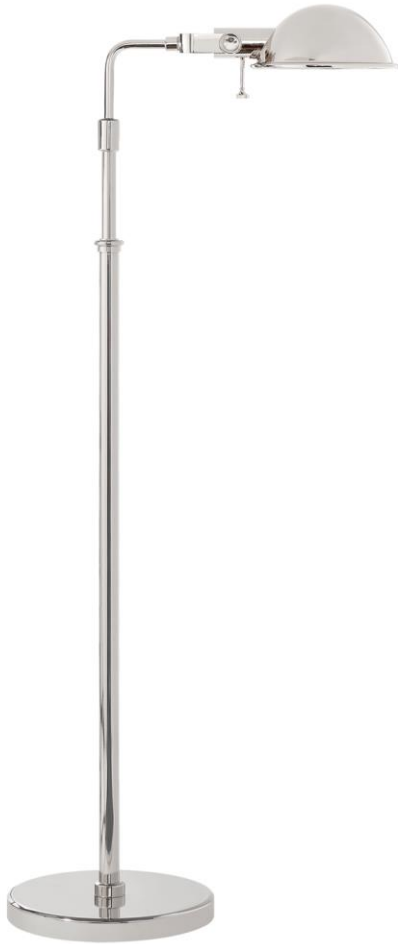

TEAR SHEET

Fairfield Pharmacy Floor Lamp

Item # RL11165PN

Designer: Ralph Lauren

Height: 41" - 56"

Width: 10"

Extension: 15"

Base: 10" Round

Finishes: NB, PN

Socket: E26 On-Off

Wattage: 60 A19

Weight: 16 Pounds