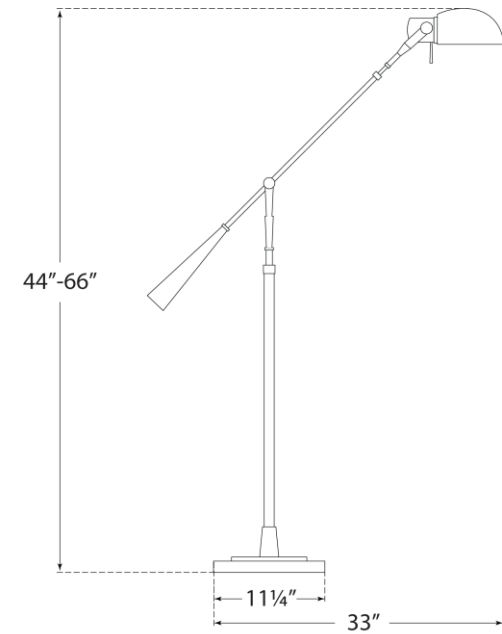

## Equilibrium Floor Lamp

Item # RL 11170PN

Designer: Ralph Lauren

Height: 44" - 66"

Width: 11.25"

Extension: 33"

Base: 11.25" Round

Finishes: BLK, PN

Socket: E26 Dimmer

Wattage: 75 A19

Weight: 28 Pounds

Side View