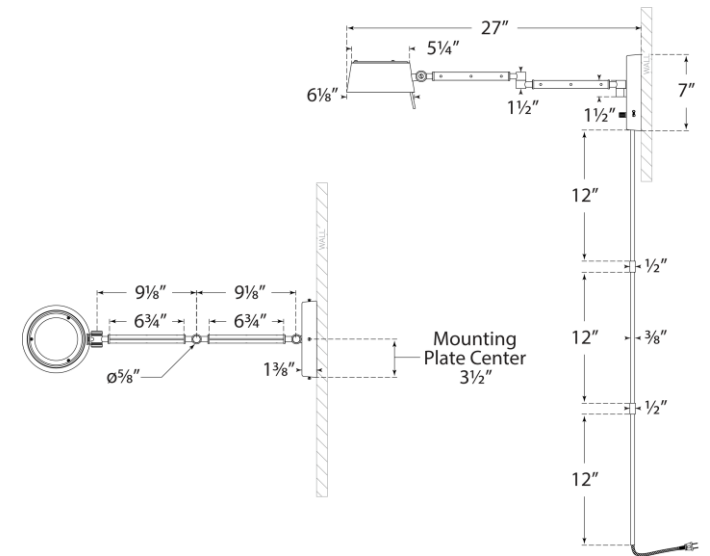

TEAR SHEET

Alaster Articulating Wall Light

Item # RL 2170NB/NRO

Designer: Ralph Lauren

Height: 7"

Width: 7" - 28.25"

Extension: 8.5" - 27"

Backplate: 7" Round

Finishes: NB/NRO, PN/BKE

Shade Treatments: NB, PN

Socket: Dedicated LED w/ Dimmer on Backplate

Wattage: 15w (1600lm)

Weight: 9 Pounds

Note: Cord Cover Included

Top View

Side View