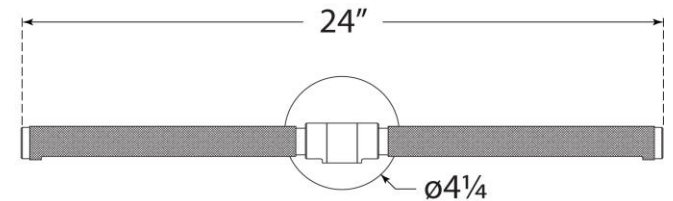

TEAR SHEET

Barrett 24" Picture Light

Item # RL 2724NB

Designer: Ralph Lauren

Height: 4.25"

Width: 24"

Extension: 8.5"

Backplate: 4.25" round

Finishes: NB, PN

Socket: Dedicated LED

Wattage: 20w (1750lm)

Weight: 5 Pounds

Note: Requires Smaller Outlet Box

Front View