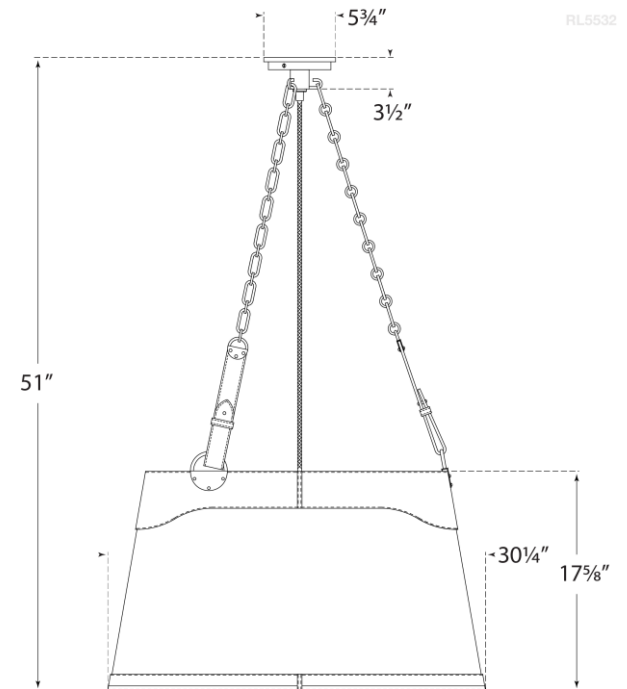

TEAR SHEET

Karlie Large Hanging Shade

Item # RL 5532NB-SDL

Designer: Ralph Lauren

Height: 51"

Min. Custom Height: 34.5"

Width: 30.25"

Canopy: 5.75" Round

Finishes: NB/SDL, PN/CHC

Socket: 3 - E26 Keyless

Wattage: 3 - 60 B11

Weight: 17 Pounds

RL5532